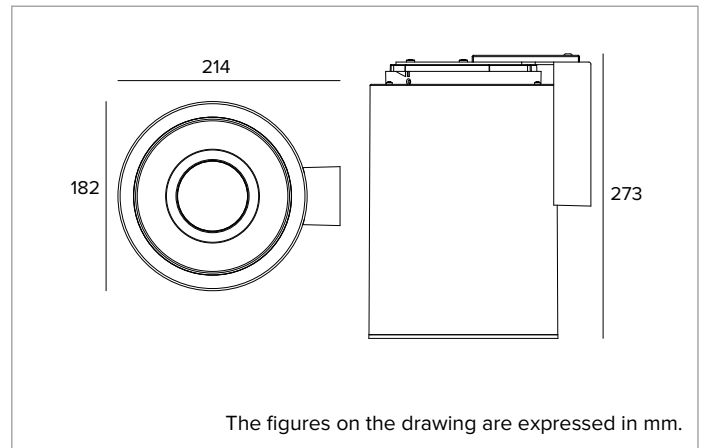

SOURCE

High efficiency Chip on Board LED Ra90. Ra80 on request.

Energy efficiency class: E

Nominal power: 19,6W

Nominal flux: 3074lm

Colour rendering index: 90

Rf: 92

Rg: 101

CCT nominal: 3000K

Lifetime (L80/B10): >50000h tq +25°C

ILLUMINOTECHNICAL CHARACTERISTICS

Decorative cut-off ring in thermoplastic material. Optic composed of a thermoplastic reflector with metallic gray finish, tempered sandblasted front glass, internal recuperator in highly reflective white thermoplastic.

Emission: DIRECT

Optic: REFLECTOR

Beam angles: VWFL

Optical efficiency: 56%

Fixture flux: 1723lm

Luminous efficacy: 78lm/W

Photobiological safety: Compliant with RG1 low risk group

MECHANICAL CHARACTERISTICS

Painted aluminium body. Galvanized steel Internal structure and passive heat sink in die-cast aluminum with protective cathoporesis treatment.

Colour and finish: Plaster white

Weight: 2.5Kg

Degree of protection: IP20

ELECTRICAL CHARACTERISTICS

Driver integrated in the body of the fixture, available in the electronic ON-OFF version. Luminaire compliant with EN 60598-2-22 for power supply from a centralised emergency system CPSS (Central Power Supply System), not incorporated in the luminaire - high risk areas excluded. The default power and flux are 100% in AC and 100% in DC.

Fixture Power: 22W

Power supply: 230Vac 50Hz

Insulation Class: CLASS 1

Type of driver / Control: ON-OFF

Driver included: YES

Class F: YES

SAFE FLICKER: PstLM=<1 and SVM=<0.4 (IEC TR 61547-1 and IEC TR 63158), to ensure a more comfortable and safe light

Ambient temperature: 0°C / +25°C

INSTALLATION

Kit with fixing plate for wall installation already included.

WARRANTY

5 years.

WARNING

Luminaire designed for disposal/recycling at end-of-life. Replaceable (LED only) light source by a professional. Replaceable control gear by a professional.

Due to the technological evolution of the electronic components, the data provided may be updated, and as such, confirmation must be requested during the order process.

Luminous flux and power supply have +/-10% tolerances with respect to the indicated value. tq +25°C (CIE 121).

We reserve the right to make technical changes.

Targetti Sankey S.r.l.
Via Pratese, 164
50145 Firenze - Italy
Tel: +39 055 37911
targetti.com
targetti@targetti.com

CCIAA Firenze
Share Capital:
€ 500.000,00
VAT N. (IT):
01537660480
R.E.A.: FI-275656

TARGETTI